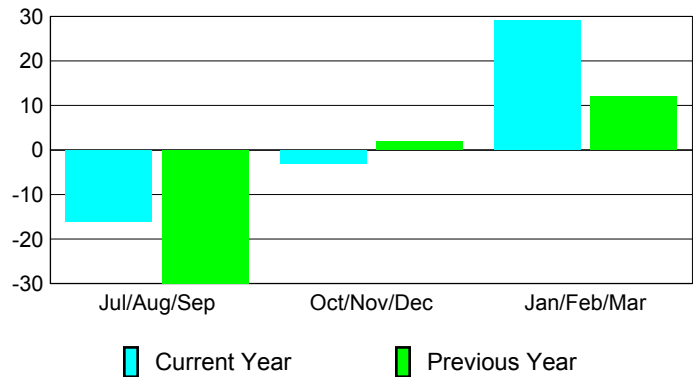

Comparison of Membership Gain/Loss

Current Year Compared to the Previous Year