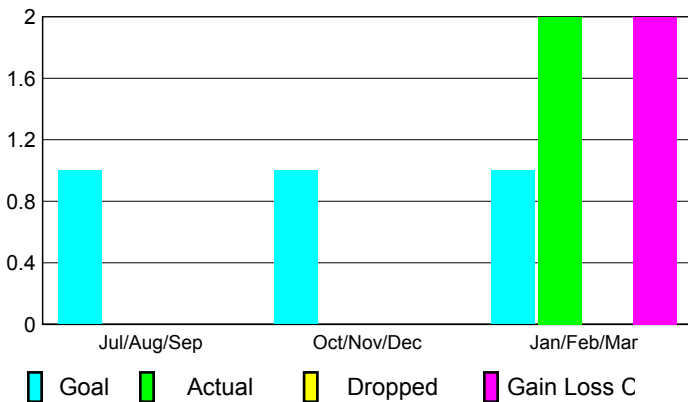

2009-2010 GMT Quarterly Report for District (or Undistricted) District 26 M6

GMT: JOHN 'JACK' R FERGUSON

Location: MISSOURI

GMT CA: 1

CLUBS

Club Results
2009-2010

Clubs
2008-2009

Month	New Club Goal	Actual New Clubs	Actual Dropped Clubs	Gain/Loss of Clubs	Gain/Loss of Clubs
Jul/Aug/Sep	1	0	0	0	0
Oct/Nov/Dec	1	0	0	0	1
Jan/Feb/Mar	1	2	0	2	0
Totals	3	2	0	2	1

Club Results 2009-2010

Goal, New, Dropped, Gain/Loss

Comparison of Club Gain/Loss

Current Year Compared to the Previous Year

YTD Status Quo Clubs 2009-2010

Status Quo Clubs Compared to Status Quo Members

MEMBERSHIP