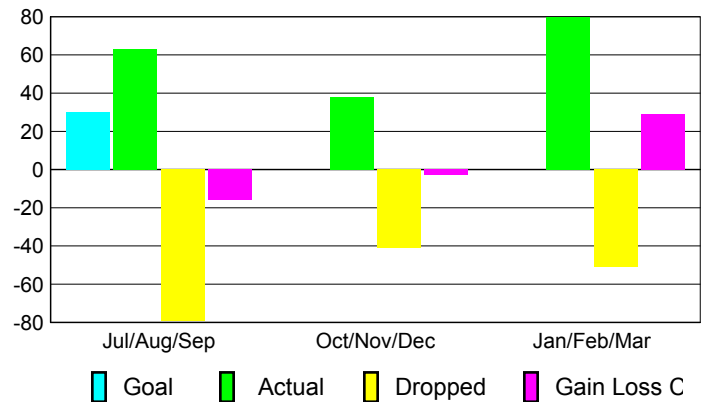

Membership Results 2009-2010

Goal, New, Dropped, Gain/Loss